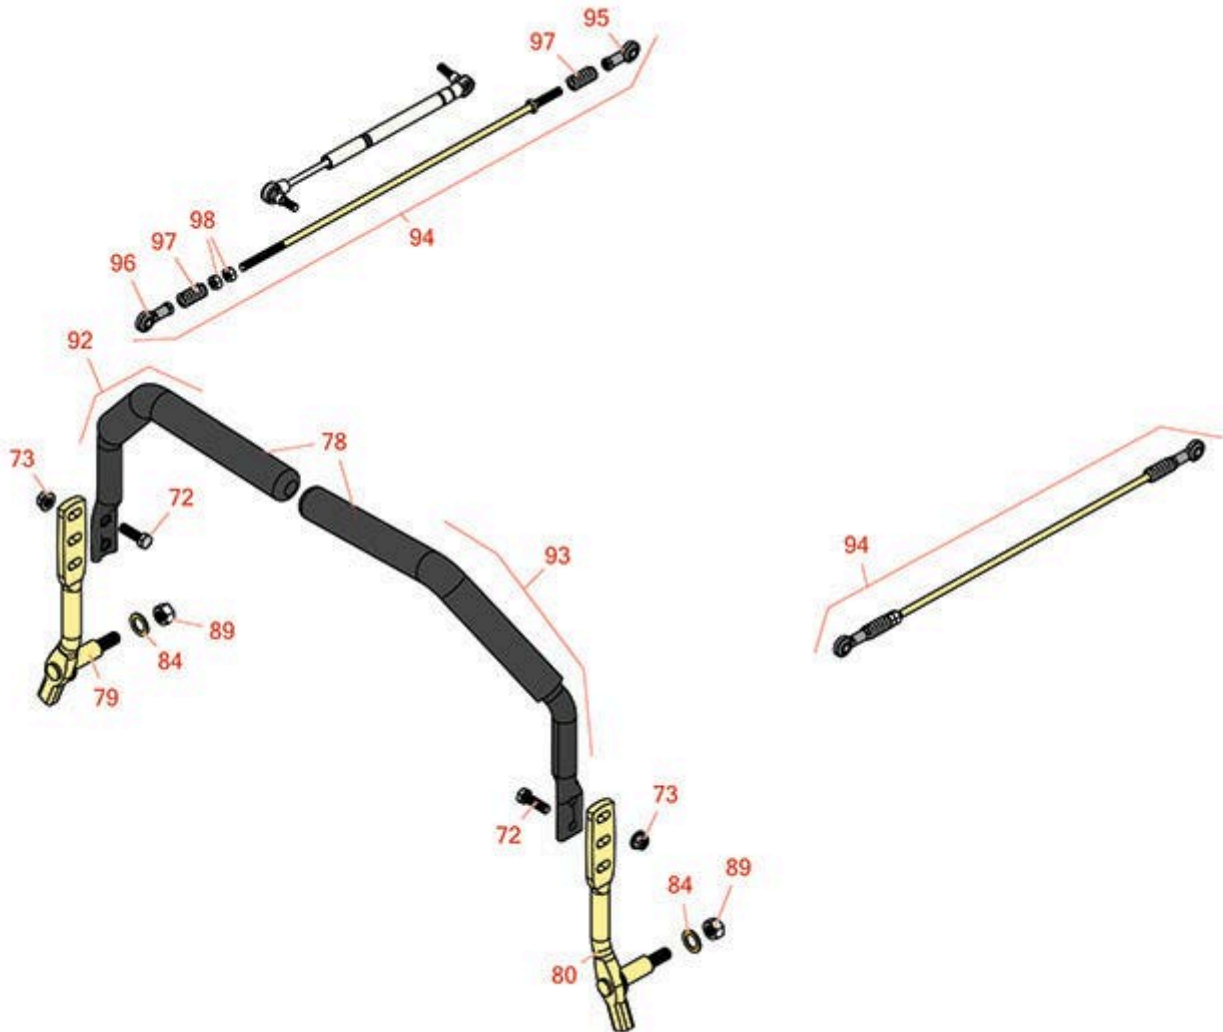

# Replaces Toro Z Master Commercial 3000 Parts

Zero Turn Mower with 60in Deck - Model 74957  
Controls

All original equipment manufacturers names and part numbers are used for identification purposes only, and we are in no way implying that our products are original equipment parts. Prices subject to change without notice.

# Replaces Toro Z Master Commercial 3000 Parts

Zero Turn Mower with 60in Deck - Model 74957  
Controls

Item No	R&R Part No.	OEM Part No.	Description	Qty Req	Order Quantity
72	<b>R400264</b>	01-150-0180, 01-178-0610, 20-48-AD, 20-48-AGD, 32-9160, 3224-3, 323-29, 323-7, 400264, 908035P	Bolt - Hex HD 3/8-16 x 1-1/4	4	
73	<b>R104-8301</b>	104-8301, 104-9301, 109-6658, 133-7570	Locknut - 3/8-16 Nylon Flanged	8	
78	<b>R109-5668</b>	109-5668	Grip - Control Lever - Foam	2	
79	<b>R116-0039</b>	116-0039	Lever - Motion Control - RH	1	
80	<b>R116-0040</b>	116-0040	Lever - Motion Control - LH	1	
84	<b>R453017</b>	01-166-0050, 01-166-0240, 01-166-0800, 24-13-AD, 24-14-AD, 32-8110, 3256-26, 3256-6, 453017, 69-8980, 87-7270	Washer - Flat 1/2	2	
89	<b>R443818</b>	01-191-0813, 3218-18, 3218-5, 3248-18	Nut - 1/2-13 Hex Jam Zinc	2	
92	<b>R109-6589</b>	109-6589	RH Steering Handle Assy	1	
93	<b>R109-6590</b>	109-6590	LH Steering Handle Assy	1	
94	<b>R109-8106</b>	109-8106	Linkage Assy - Front Pump	2	

# Replaces Toro Z Master Commercial 3000 Parts

*Zero Turn Mower with 60in Deck - Model 74957  
Controls*

Item No	R&R Part No.	OEM Part No.	Description	Qty Req	Order Quantity
95	<b>R1-633152</b>	1-633152	Balljoint - LH	2	
96	<b>R1-543017</b>	1-543017	Balljoint - RH	2	
97	<b>R1-323245</b>	1-323245	Spring - Compression	4	
98	<b>R3219-2</b>	01-188-0524, 22-12-BJKD, 3219-2, 915720	Nut - 5/16-24 Zinc	4	