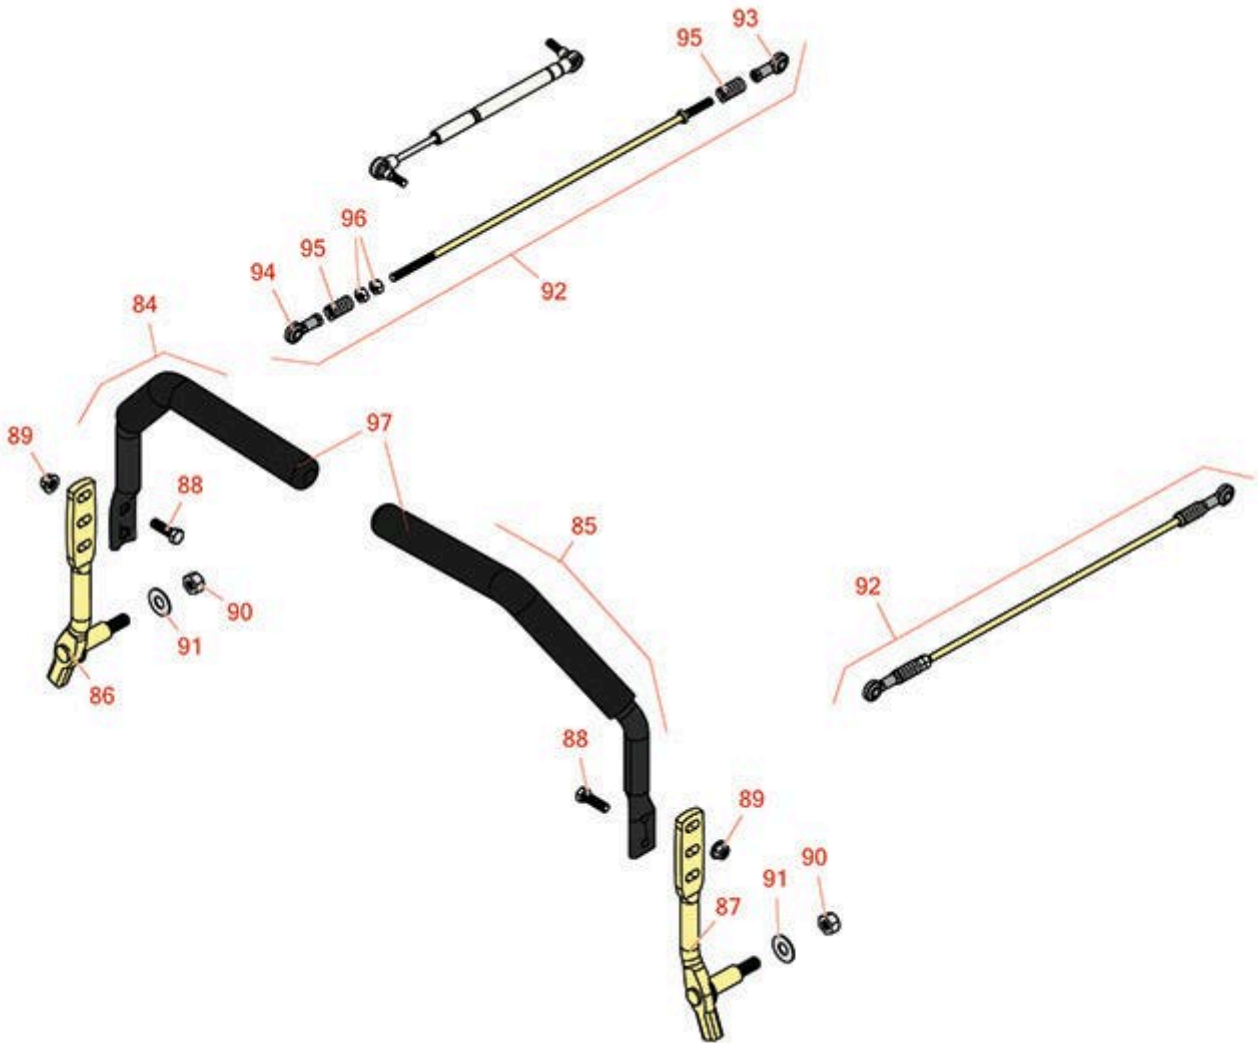

Replaces Toro Z Master Commercial 3000 Parts

Zero Turn Mower with 48in Deck - Model 74952
Controls

All original equipment manufacturers names and part numbers are used for identification purposes only, and we are in no way implying that our products are original equipment parts. Prices subject to change without notice.

Replaces Toro Z Master Commercial 3000 Parts

Zero Turn Mower with 48in Deck - Model 74952
Controls

Item No	R&R Part No.	OEM Part No.	Description	Qty Req	Order Quantity
84	R109-6589	109-6589	RH Steering Handle Assy	1	
85	R109-6590	109-6590	LH Steering Handle Assy	1	
86	R116-0039	116-0039	Lever - Motion Control - RH	1	
87	R116-0040	116-0040	Lever - Motion Control - LH	1	
88	R400264	01-150-0180, 01-178-0610, 20-48-AD, 20-48-AGD, 32-9160, 3224-3, 323-29, 323-7, 400264, 908035P	Bolt - Hex HD 3/8-16 x 1-1/4	4	
89	R104-8301	104-8301, 104-9301, 109-6658, 133-7570	Locknut - 3/8-16 Nylon Flanged	4	
90	R443818	01-191-0813, 3218-18, 3218-5, 3248-18	Nut - 1/2-13 Hex Jam Zinc	2	
91	R453017	01-166-0050, 01-166-0240, 01-166-0800, 24-13-AD, 24-14-AD, 32-8110, 3256-26, 3256-6, 453017, 69-8980, 87-7270	Washer - Flat 1/2	2	
92	R109-8106	109-8106	Linkage Assy - Front Pump	2	
93	R1-633152	1-633152	Balljoint - LH	2	

Replaces Toro Z Master Commercial 3000 Parts

Zero Turn Mower with 48in Deck - Model 74952
Controls

Item No	R&R Part No.	OEM Part No.	Description	Qty Req	Order Quantity
94	R1-543017	1-543017	Balljoint - RH	2	
95	R1-323245	1-323245	Spring - Compression	4	
96	R3219-2	01-188-0524, 22-12-BJKD, 3219-2, 915720	Nut - 5/16-24 Zinc	4	
97	R109-5668	109-5668	Grip - Control Lever - Foam	2	