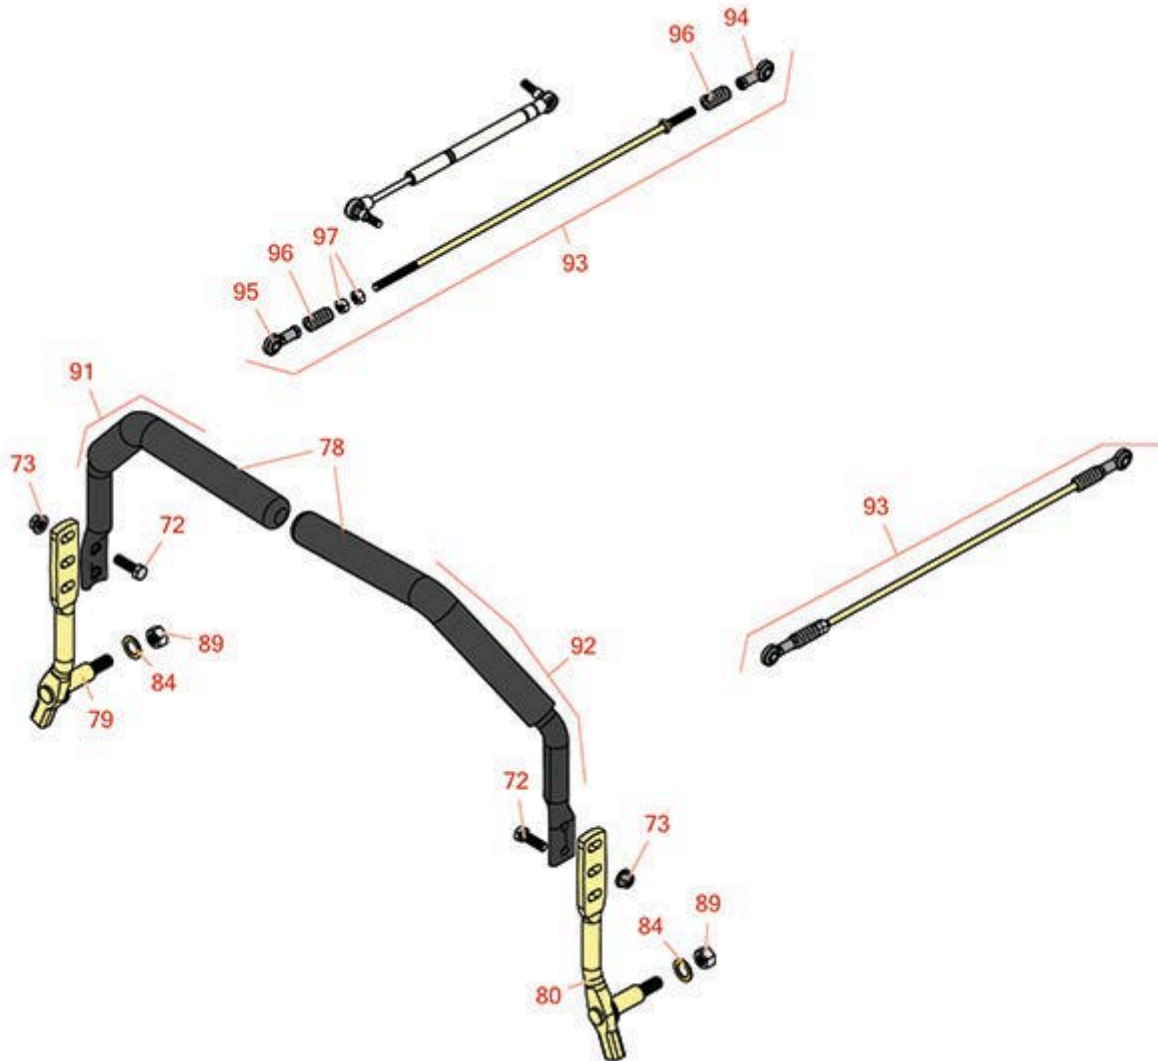

# Replaces Toro Z Master Commercial 3000 Parts

Zero Turn Mower with 60in Deck - Model 74950  
Controls

All original equipment manufacturers names and part numbers are used for identification purposes only, and we are in no way implying that our products are original equipment parts. Prices subject to change without notice.

# Replaces Toro Z Master Commercial 3000 Parts

Zero Turn Mower with 60in Deck - Model 74950  
Controls

Item No	R&R Part No.	OEM Part No.	Description	Qty Req	Order Quantity
---------	--------------	--------------	-------------	---------	----------------

## Other Parts Available

72	<b>R400264</b>	01-150-0180, 01-178-0610, 20-48-AD, 20-48-AGD, 32-9160, 3224-3, 323-29, 323-7, 400264, 908035P	Bolt - Hex HD 3/8-16 x 1-1/4	4	
73	<b>R104-8301</b>	104-8301, 104-9301, 109-6658, 133-7570	Locknut - 3/8-16 Nylon Flanged	8	
78	<b>R109-5668</b>	109-5668	Grip - Control Lever - Foam	2	
79	<b>R116-0039</b>	116-0039	Lever - Motion Control - RH	1	
80	<b>R116-0040</b>	116-0040	Lever - Motion Control - LH	1	
84	<b>R453017</b>	01-166-0050, 01-166-0240, 01-166-0800, 24-13-AD, 24-14-AD, 32-8110, 3256-26, 3256-6, 453017, 69-8980, 87-7270	Washer - Flat 1/2	2	
89	<b>R443818</b>	01-191-0813, 3218-18, 3218-5, 3248-18	Nut - 1/2-13 Hex Jam Zinc	2	
91	<b>R109-6589</b>	109-6589	RH Steering Handle Assy	1	
92	<b>R109-6590</b>	109-6590	LH Steering Handle Assy	2	

# Replaces Toro Z Master Commercial 3000 Parts

*Zero Turn Mower with 60in Deck - Model 74950  
Controls*

Item No	R&R Part No.	OEM Part No.	Description	Qty Req	Order Quantity
93	<b>R109-8106</b>	109-8106	Linkage Assy - Front Pump	2	
94	<b>R1-633152</b>	1-633152	Balljoint - LH	2	
95	<b>R1-543017</b>	1-543017	Balljoint - RH	2	
96	<b>R1-323245</b>	1-323245	Spring - Compression	4	
97	<b>R3219-2</b>	01-188-0524, 22-12-BJKD, 3219-2, 915720	Nut - 5/16-24 Zinc	4	