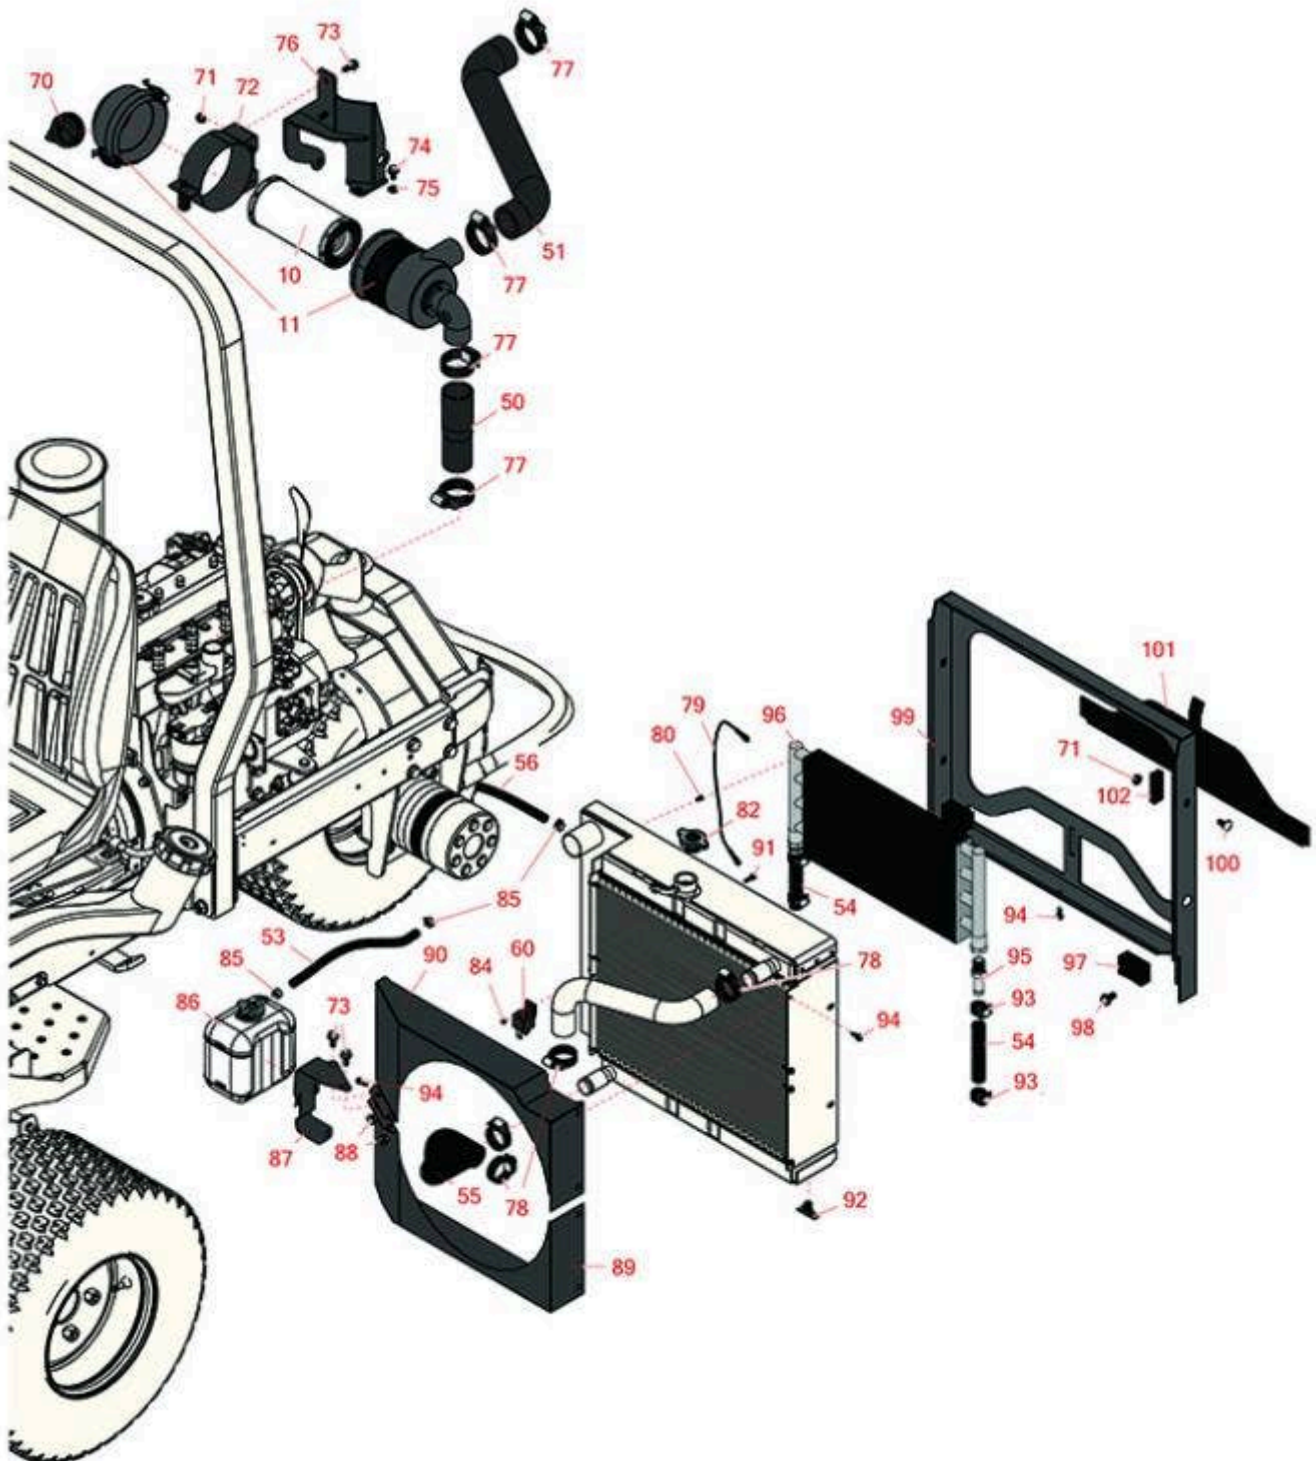

Replaces Toro Reelmaster 3100-D Parts

Traction Unit - Model 03206

Radiator & Air Intake

All original equipment manufacturers names and part numbers are used for identification purposes only, and we are in no way implying that our products are original equipment parts. Prices subject to change without notice.

Replaces Toro Reelmaster 3100-D Parts

Traction Unit - Model 03206

Radiator & Air Intake

Item No	R&R Part No.	OEM Part No.	Description	Qty Req	Order Quantity
Filters					
10	R108-3811	108-3811	Element - Air Cleaner	1	
11	R93-2190	93-2190	Air Cleaner Assy	1	
Hoses					
50	R95-8947	95-8947	Hose - Lower - Air in	1	
51	R95-8946	95-8946	Hose - Upper - Air in	1	
53	R63-9640	63-9640	Hose - Fuel	1	
54	R95-8706	95-8706	Hydraulic Hose Assy	2	
55	R95-8945	95-8945	Hose-Radiator - Lower	1	
56	R109-0274	109-0274	Hose- Fuel	1	
Gauges and Controls					
60	R99-7435	99-7435	Relay - 70 Amp	1	
Other Parts Available					
70	R87-9400	87-9400	Valve - Vacuator	1	
71	R32128-44	32128-44	Nut	6	
72	R93-2191	93-2191	Band-Mounting - Air Cleaner	1	
73	R3234-5	3234-5, 62-3310	Bolt - 5/16-18x3/4 Hx Ser Was HD	4	
74	R33114-016	33114-016, 42-9230, 42-9270, 48-7680, 48-7690, 48-7700	Bolt - Hx HD 8mm x 1.25 x 15	2	