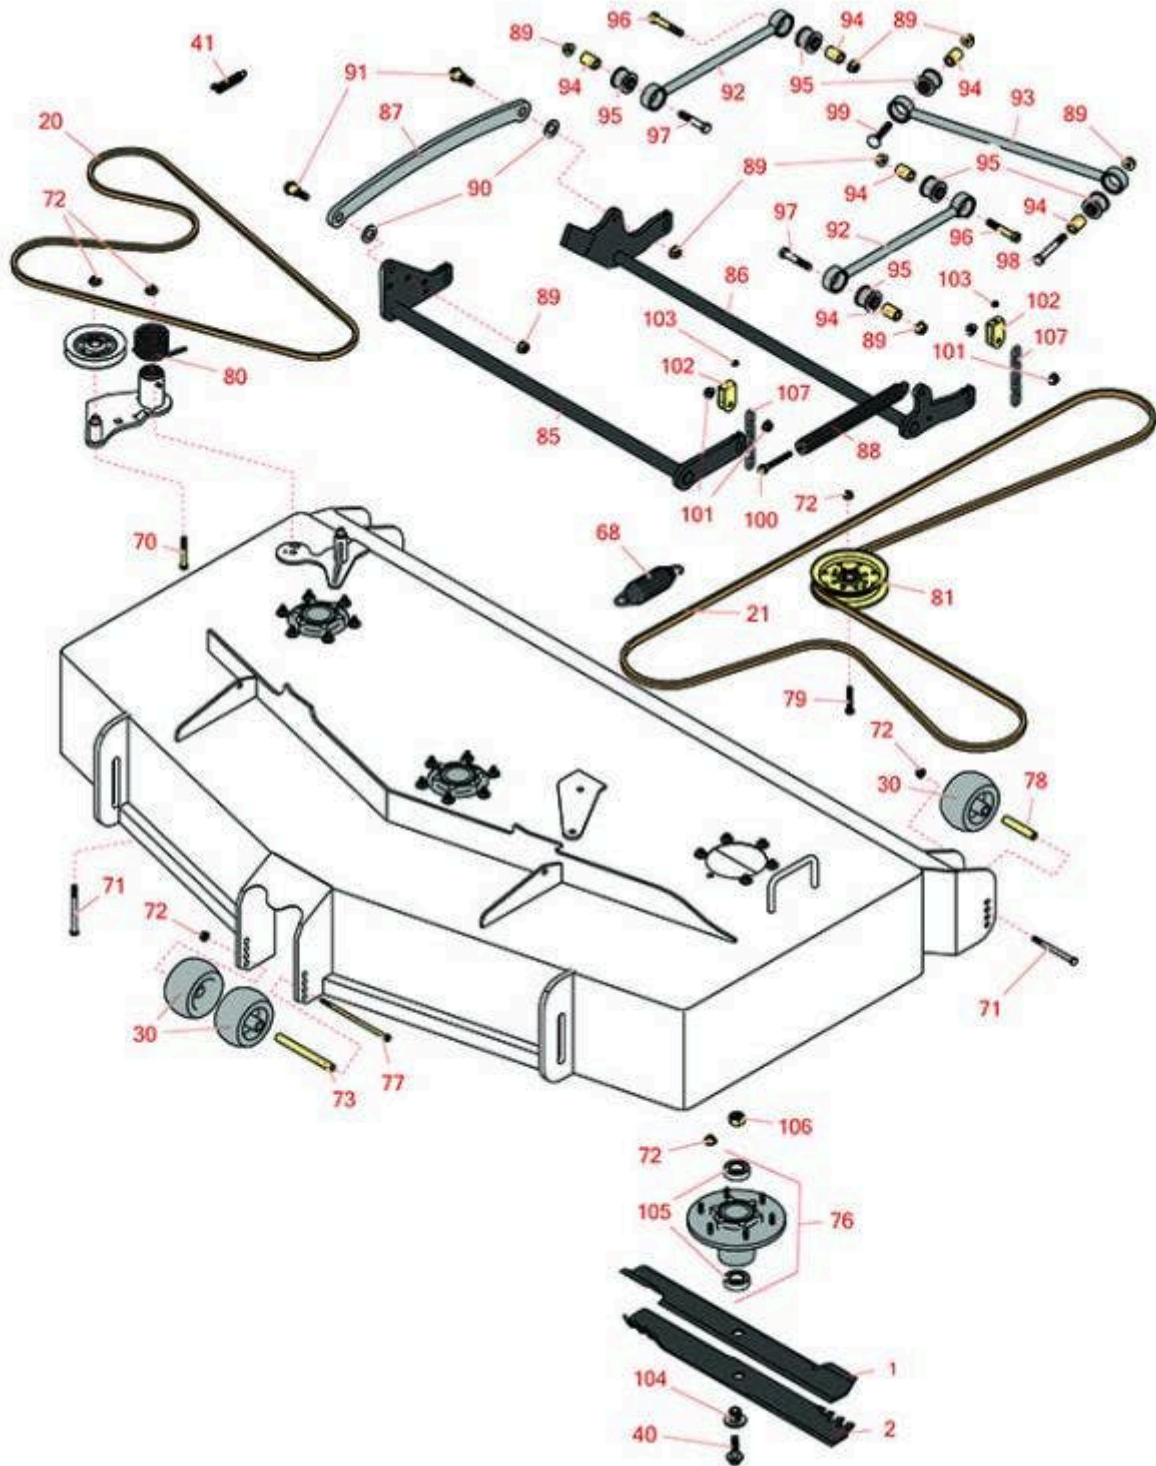

# Replaces Exmark Lazer Z E-Series Parts

Zero-Turn Mower with 72in Deck - Model LZE751GKA72RA1  
72in Deck

All original equipment manufacturers names and part numbers are used for identification purposes only, and we are in no way implying that our products are original equipment parts. Prices subject to change without notice.

# Replaces Exmark Lazer Z E-Series Parts

Zero-Turn Mower with 72in Deck - Model LZE751GKA72RA1  
72in Deck

Item No	R&R Part No.	OEM Part No.	Description	Qty Req	Order Quantity
<b>Blades</b>					
1	<b>R103-6404</b>	103-6404	Mower Blade - 24-3/8 Notched	3	
2	<b>RRB4110-2401</b>	116-5171, 116-5171-S	Mower Blade - Mulcher 24.5 x 3in x 15/16 Mt Hole	3	
<b>Belts</b>					
20	<b>R116-8501</b>	116-8501	Belt - V	1	
21	<b>R109-8070</b>	109-8070	Belt- V	1	
<b>Tires</b>					
30	<b>R68-2730</b>	1-603299	Wheel - Anti Scalp	4	
<b>Other parts</b>					
40	<b>R109-9220</b>	109-9220	Bolt - Sems 1/2-20	3	
41	<b>R109-7124</b>	109-7124	Spring - Extension	1	
68	<b>R116-6317</b>	116-0133, 116-6317	Spring - Extension	1	
70	<b>R323-13</b>	323-13	Bolt - Hex HD 3/8-16 x 2-3/4 GR5	1	
71	<b>R323-23</b>	323-23	Bolt - Hex HD 3/8-16 x 4-1/2	3	
72	<b>R104-8301</b>	104-8301, 109-6658	Locknut - 3/8-16 Nylon Flanged	31	
73	<b>R98-5967</b>	98-5967	Spacer-Wheel	1	
76	<b>R116-3344</b>	116-3344	Spindle Housing Assy	3	
77	<b>R108-5388</b>	108-5388	Bolt - Hx HD 3/8-16 x 7 1/2	1	
78	<b>R98-7912</b>	98-7912	Bushing - Spanner Wheel	2	
79	<b>R104-3396</b>	104-3396	Bolt - Hex HD 3/8-16 x 2-1/4	1	