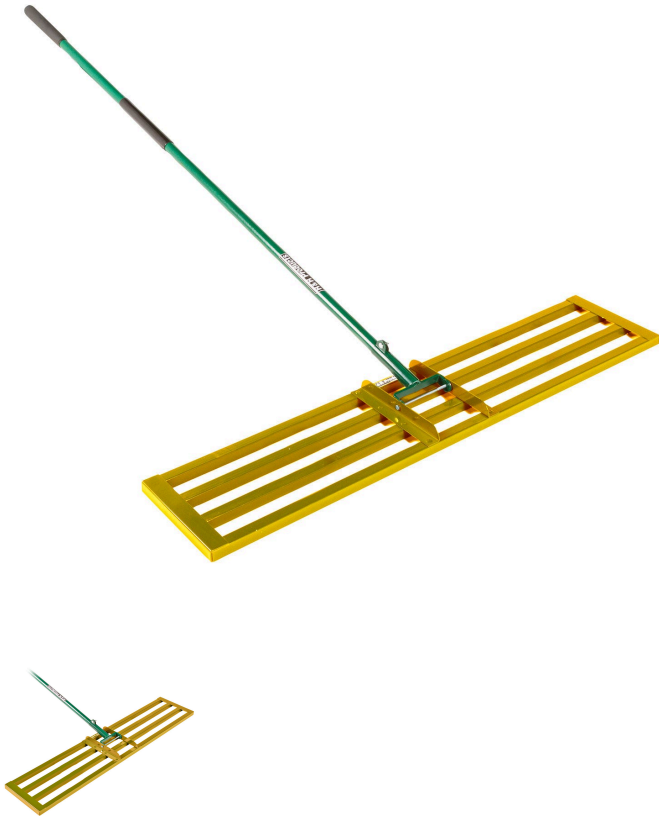

Level Rake w/Handle - 48 in

R2162P

Details

Lightweight and slightly flexible, the 40in Level Rake follows minor ground contours without scarring. Designed for spreading and grading fine turf areas, the inner bars distribute top dressing material while the rear channel of the frame levels, providing a super-flat surface. This back and forth motion aids in the removal of stones and surface undulations. Ideal for ongoing general work.

Specifications

Manufacturer R&R Products

Replacement Parts

R09030	Nut - Wing 1/4
R2166	Bracket - Handle
R2167	Bolt - Carriage 1/4-20 x 1
R2168	Bolt - 1/4-20 x 6 GR5
R301504	Locknut - ESNA 1/4-20
RP7442	Handle with Grips - Fiberglass 72"
R2162	Level Rake Head Only - 48 in