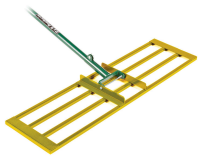

Level Rake w/Handle - 36 in

R2160P

Details

Lightweight and slightly flexible, the 40in Level Rake follows minor ground contours without scarring. Designed for spreading and grading fine turf areas, the inner bars distribute top dressing material while the rear channel of the frame levels, providing a super-flat surface. This back and forth motion aids in the removal of stones and surface undulations. Ideal for ongoing general work.