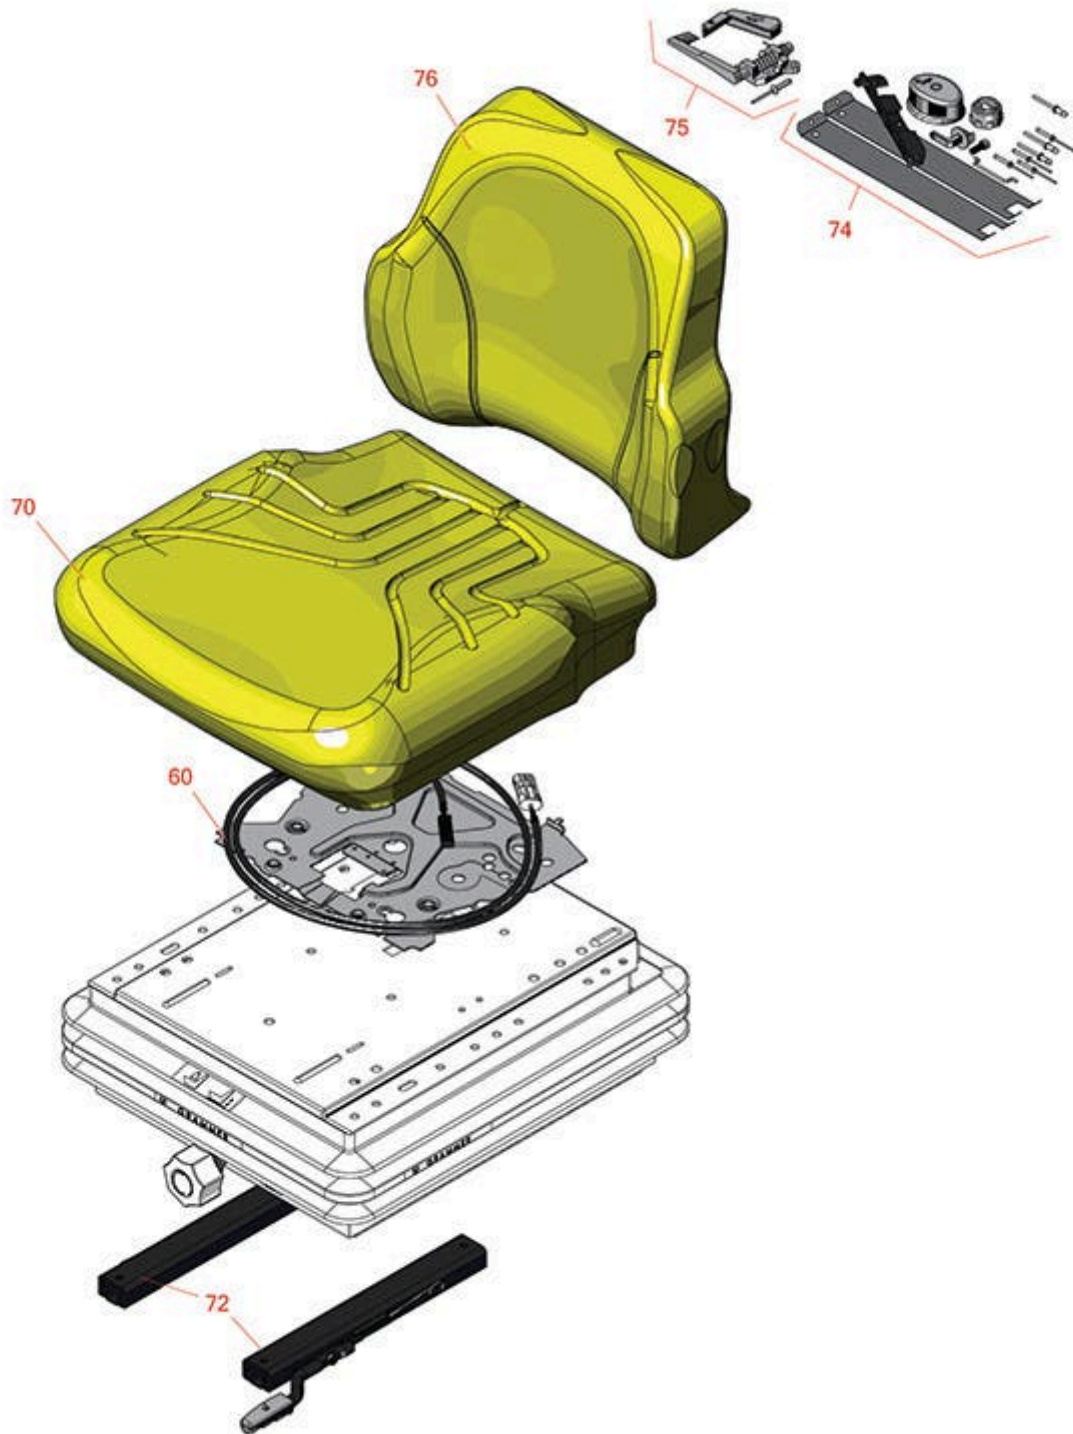

Replaces John Deere 7500 Reel Mower

Parts

Traction Unit
Seat

All original equipment manufacturers names and part numbers are used for identification purposes only, and we are in no way implying that our products are original equipment parts. Prices subject to change without notice.

Replaces John Deere 7500 Reel Mower

Parts

Traction Unit
Seat

Item No	R&R Part No.	OEM Part No.	Description	Qty Req	Order Quantity
Electrical, Gauges & Controls					
60	RTCA18463	TCA18463	Seat Switch	1	
Other Parts Available					
70	RTCA18456	TCA18456	Seat Cushion - Bottom Yellow	1	
72	RTCA18455	TCA18455	Seat Slide Track Kit	1	
74	RAL151392	AL151392	Lumbar Support	1	
75	RTCA18454	TCA18454	Lock - Back Rest	1	
76	RTCA18457	TCA18457	Cushion Kit - Back Yellow	1	

All original equipment manufacturers names and part numbers are used for identification purposes only, and we are in no way implying that our products are original equipment parts. Prices subject to change without notice.