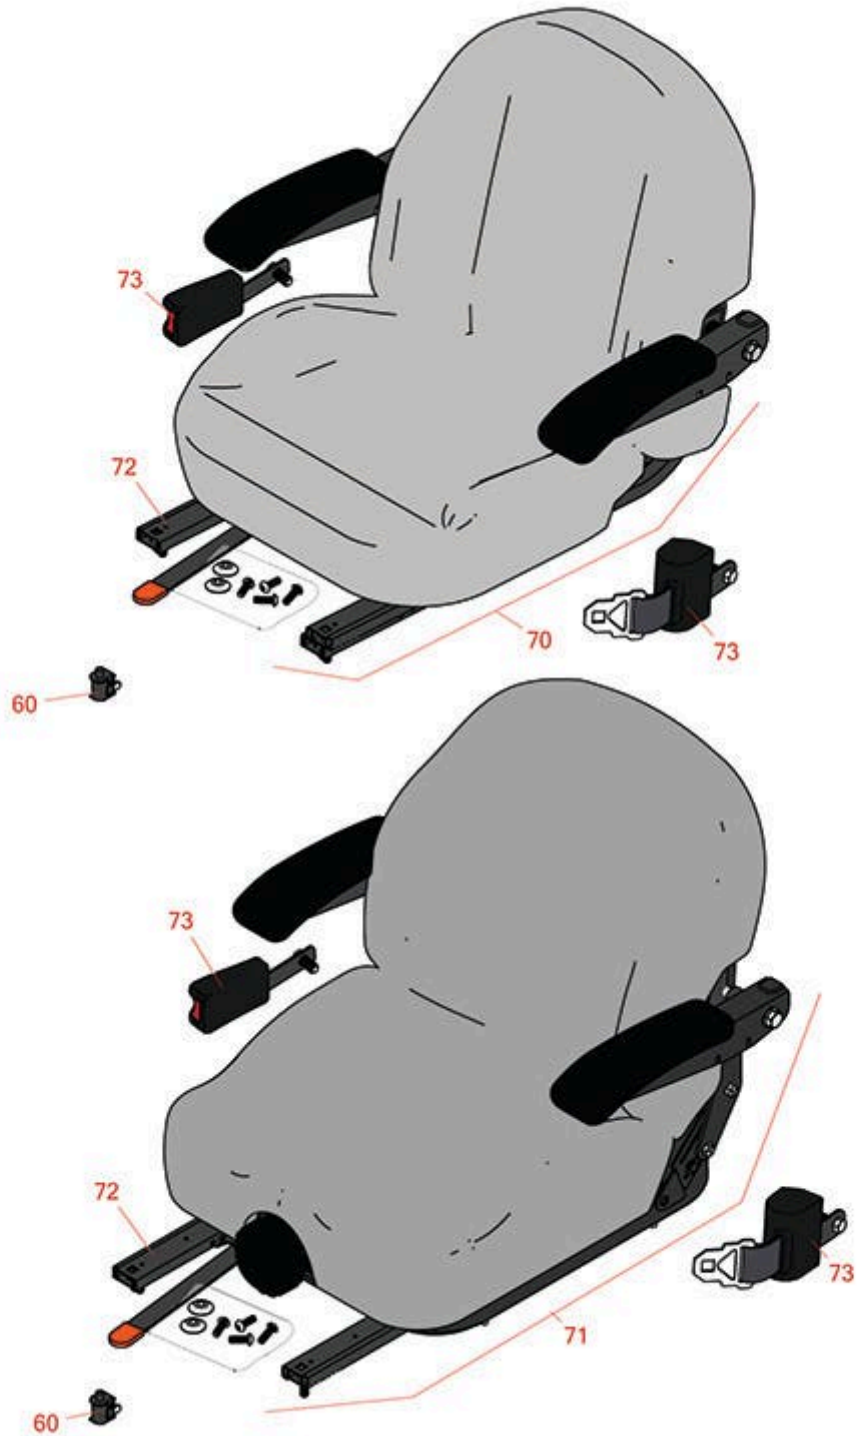

Replaces Exmark Lazer Z E-Series Parts

Zero-Turn Mower with 48in Deck - Models LZE651CKA484A2,
LZE651GKA484A2 & LZE600GKA484A2
Seat

All original equipment manufacturers names and part numbers are used for identification purposes only, and we are in no way implying that our products are original equipment parts. Prices subject to change without notice.

Replaces Exmark Lazer Z E-Series Parts

Zero-Turn Mower with 48in Deck - Models LZE651CKA484A2,

LZE651GKA484A2 & LZE600GKA484A2

Seat

Item No	R&R Part No.	OEM Part No.	Description	Qty Req	Order Quantity
60	R150229	82-2190	Switch - Operator Presence	1	
70	R750205	126-1366, 126-5801, 126-8290	Seat - Light Grey Deluxe w/Arms & Track Set	1	
71	R750210	116-8912	Seat - Light Grey Deluxe w/Arms w/Suspension	1	
<i>Tech Note: INCL SUSPENSION & TRACK SET:</i>					
72	R109-9801	109-9801	Seat Track Set	1	
73	R109-9805	109-9805	Seat Belt Kit	1	